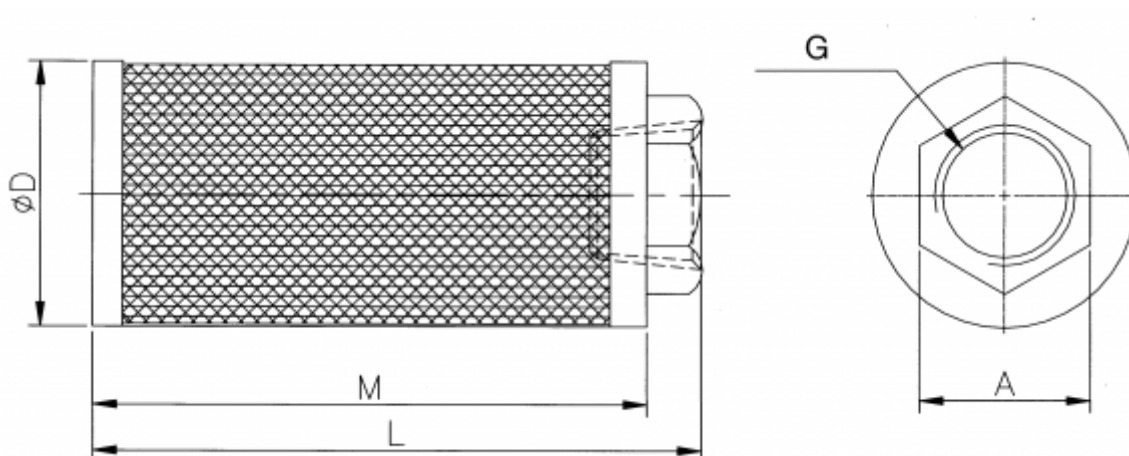

Data Sheet

Article number: 27590010

Description: Inlet air filter MF-10 1 1/4"
KB-2..

Measures

A	= 54
D	= 71
G (Thread)	= PT-1 1/4"
L	= 186
M	= 170
Mesh	= 100
Model	= KB-2..., KB-23...